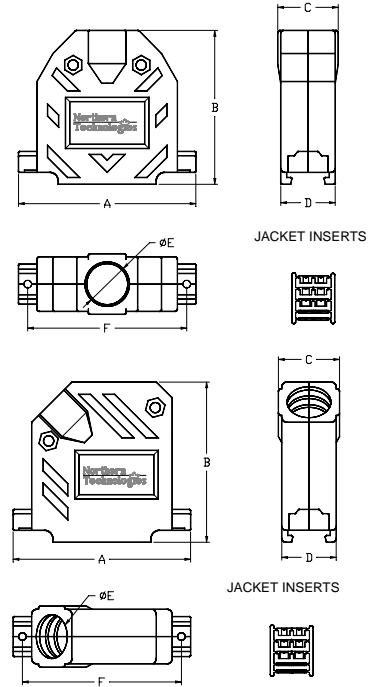

PLASTIC COVERS CPP SERIES

RoHS ✓

PLASTIC COVERS - CPP SERIES - STRAIGHT EXIT - DIMENSIONS										
Size	Color	PART NUMBERS		INCHES [MM]						
		NorTech Logo	No Logo	A	B	C	D	E	F	
9 Position	Black	PKG	C88E301004	C88E300004	1.217 [28.62]	1.692 [42.98]	0.640 [16.25]	0.640 [16.25]	0.400 [10.10]	0.984 [25.00]
		BULK	A30E301004	A30E300004						
	Gray	PKG	C88E301005	C88E300005						
		BULK	A30E301005	A30E300005						
15 Position	Black	PKG	C88E311004	C88E310004	1.544 [39.24]	1.650 [41.91]	0.640 [16.25]	0.640 [16.25]	0.400 [10.10]	1.312 [33.32]
		BULK	A30E311004	A30E310004						
	Gray	PKG	C88E311005	C88E310005						
		BULK	A30E311005	A30E310005						
25 Position	Black	PKG	C88E321004	C88E320004	2.090 [53.08]	1.800 [45.72]	0.710 [18.03]	0.640 [16.25]	0.522 [13.26]	1.857 [47.17]
		BULK	A30E321004	A30E320004						
	Gray	PKG	C88E321005	C88E320005						
		BULK	A30E321005	A30E320005						
37 Position	Black	PKG	C88E331004	C88E330004	2.734 [69.44]	1.975 [50.17]	0.906 [23.01]	0.640 [16.25]	0.726 [18.44]	2.500 [63.50]
		BULK	A30E331004	A30E330004						
	Gray	PKG	C88E331005	C88E330005						
		BULK	A30E331005	A30E330005						
50 Position	Black	PKG	C88E341004	C88E340004	2.645 [67.18]	2.000 [50.80]	0.940 [23.87]	0.770 [19.56]	0.726 [18.44]	2.406 [61.11]
		BULK	A30E341004	A30E340004						
	Gray	PKG	C88E341005	C88E340005						
		BULK	A30E341005	A30E340005						