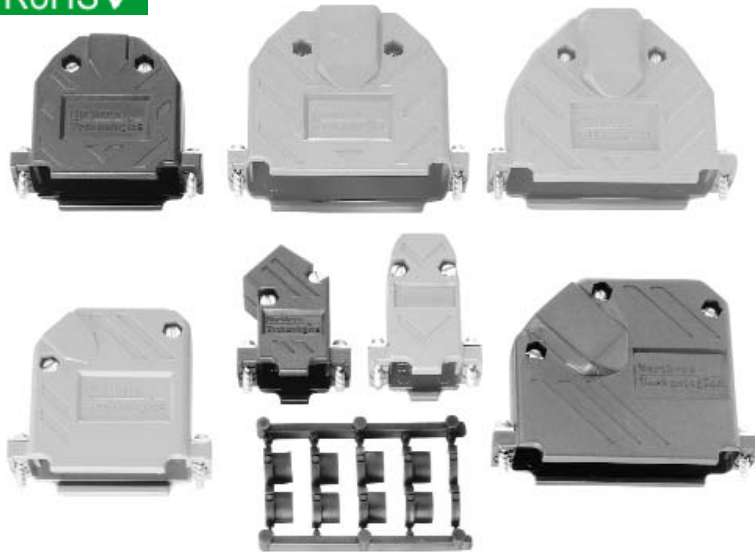

PLASTIC COVERS CPP SERIES

RoHS ✓

PLASTIC COVERS - CPP SERIES - STRAIGHT EXIT - DIMENSIONS										
Size	Color	PART NUMBERS		INCHES [MM]						
		NorTech Logo	No Logo	A	B	C	D	E	F	
9 Position	Black	PKG	C88E301004	C88E300004	1.217 [28.62]	1.692 [42.98]	0.640 [16.25]	0.640 [16.25]	0.400 [10.10]	0.984 [25.00]
		BULK	A30E301004	A30E300004						
	Gray	PKG	C88E301005	C88E300005						
		BULK	A30E301005	A30E300005						
15 Position	Black	PKG	C88E311004	C88E310004	1.544 [39.24]	1.650 [41.91]	0.640 [16.25]	0.640 [16.25]	0.400 [10.10]	1.312 [33.32]
		BULK	A30E311004	A30E310004						
	Gray	PKG	C88E311005	C88E310005						
		BULK	A30E311005	A30E310005						
25 Position	Black	PKG	C88E321004	C88E320004	2.090 [53.08]	1.800 [45.72]	0.710 [18.03]	0.640 [16.25]	0.522 [13.26]	1.857 [47.17]
		BULK	A30E321004	A30E320004						
	Gray	PKG	C88E321005	C88E320005						
		BULK	A30E321005	A30E320005						
37 Position	Black	PKG	C88E331004	C88E330004	2.734 [69.44]	1.975 [50.17]	0.906 [23.01]	0.640 [16.25]	0.726 [18.44]	2.500 [63.50]
		BULK	A30E331004	A30E330004						
	Gray	PKG	C88E331005	C88E330005						
		BULK	A30E331005	A30E330005						
50 Position	Black	PKG	C88E341004	C88E340004	2.645 [67.18]	2.000 [50.80]	0.940 [23.87]	0.770 [19.56]	0.726 [18.44]	2.406 [61.11]
		BULK	A30E341004	A30E340004						
	Gray	PKG	C88E341005	C88E340005						
		BULK	A30E341005	A30E340005						